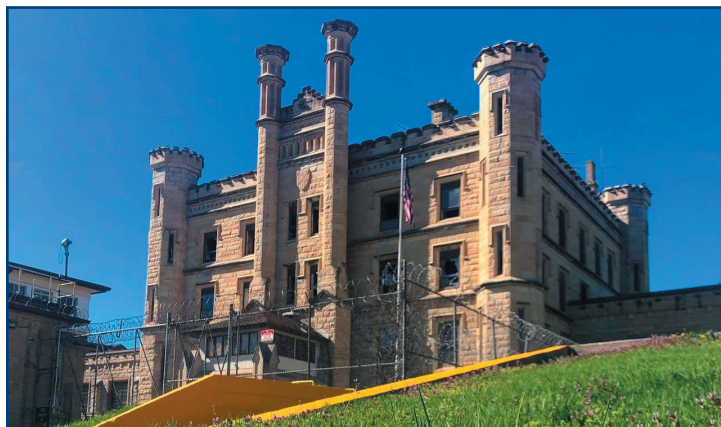

TIME: 10 AM

COST: MEMBERS & NON-MEMBERS | FREE

THURSDAY, OCTOBER 28
Historic Joliet

EASY ① ② ③ ④ ⑤ ENERGETIC

Old Joliet Prison
1125 COLLINS ST. | JOLIET, IL

Join us for a one hour walking tour of the Old Joliet Prison, lead by docents and trained tour guides from the Joliet Area Historical Museum. This tour talks about the general history of the prison from when it was first opened in 1858 to today. These historic tours are a great introduction to the site and its history. This tour will be followed by lunch at the infamous Merichka's.